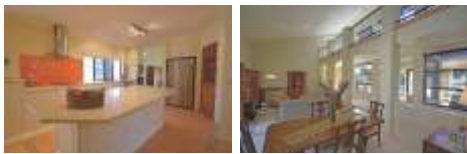

first national
REAL ESTATE

Tamborine Mountain

117 Wongawallan Rd **$1,275,000**

Just Listed

5 | 3 | 3 | 3

- Magnificent grounds
- Tennis Court, Lap pool
- Caearstone benchtops

John
Breckon-Thomas
0418 763 475

6-8 Madura Ct **$610,000**

Just Listed

3 | 2 | 4

- 1930's Queenslander
- Fabulous Gardens
- Quiet cul-de-sac

Emma
Hawker
0439 754 344

609 Main Western Rd **$1,100,000**

Just Listed

4 | 2 | 2

- Country lifestyle
- Wide decks
- A/C & Fireplace

John
Breckon-Thomas
0418 763 475

8 Moreton Bay Av **$745,000**

Just Listed

3 | 2 | 3

- Wonderful views
- Covered deck
- A/C & Fireplace

John
Breckon-Thomas
0418 763 475

**Open For Inspection
Sat 22nd July**

12-16 Martin Pl- 11-11.30
8 Moreton Bay Av- 11-11.45
64-66 Pacific Pde- 11-11:45
56 Wongawallan Rd- 12-12.30
6-8 Madura Ct- 1-1.30
440 Henri Robert Dr- 2-2.30
39-41 Freemont Dr- 2-3

Sat 29th July
57 Pacific Pde- 12:30-1

64-66 Pacific Parade **$465,000**

Just Listed

2 | 1 | 2

- Golf course estate
- Open plan living
- Front & rear decks

Elizabeth
Jobson
0416 025 427

39-41 Freemont Dr **$740,000**

Just Listed

5 | 3 | 3

- Dual living capable
- Large Modern Kitchen
- Spacious ambience

Elizabeth
Jobson
0416 025 427

57 Pacific Parade **$449,000**

Just Listed

4 | 2 | 2

- Private entry foyer
- Easy care gardens
- View over golf course

Peter
Batten
0418 332 211

Property Management

For Rent	For Rent	For Rent	For Rent	For Rent	For Rent
Just Listed		Just Listed		Just Listed	
4 Bed 2 Bath 2 Car $600 PW Available 24 July	3 Bed 1 Bath 1 Car $400 PW Available now	3 Bed 1 Bath 1 Car $440 PW INC lawns Available now	1 Bed 1 Bath $290 PW INC electricity Available now	3 Bed 1 Bath $650 PW Available 21 July	2 Bed 1 Bath 1 Car $320 PW Available now

Shop 1 / 9 Beacon Rd
North Tamborine QLD 4272

Real Estate Sales and Property Management
tamborinemountain.com.au

5545 1500